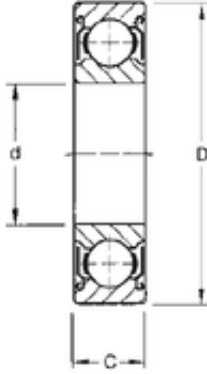

### 12,7 mm x 28,575 mm x 6,35 mm TIMKEN S5KDD Single Row Ball Bearings

Bearing No. S5KDD

Size	12.7x28.575x6.35 mm
Bore Diameter	12,7 mm
Outer Diameter	28,575 mm
Width	6,35 mm
d	12,7 mm
D	28,575 mm
B	6,35 mm
C	6,35 mm
Weight	0,018 Kg
Basic dynamic load rating (C)	5,6 kN

S5KDD Bearing 2D drawings and 3D CAD models